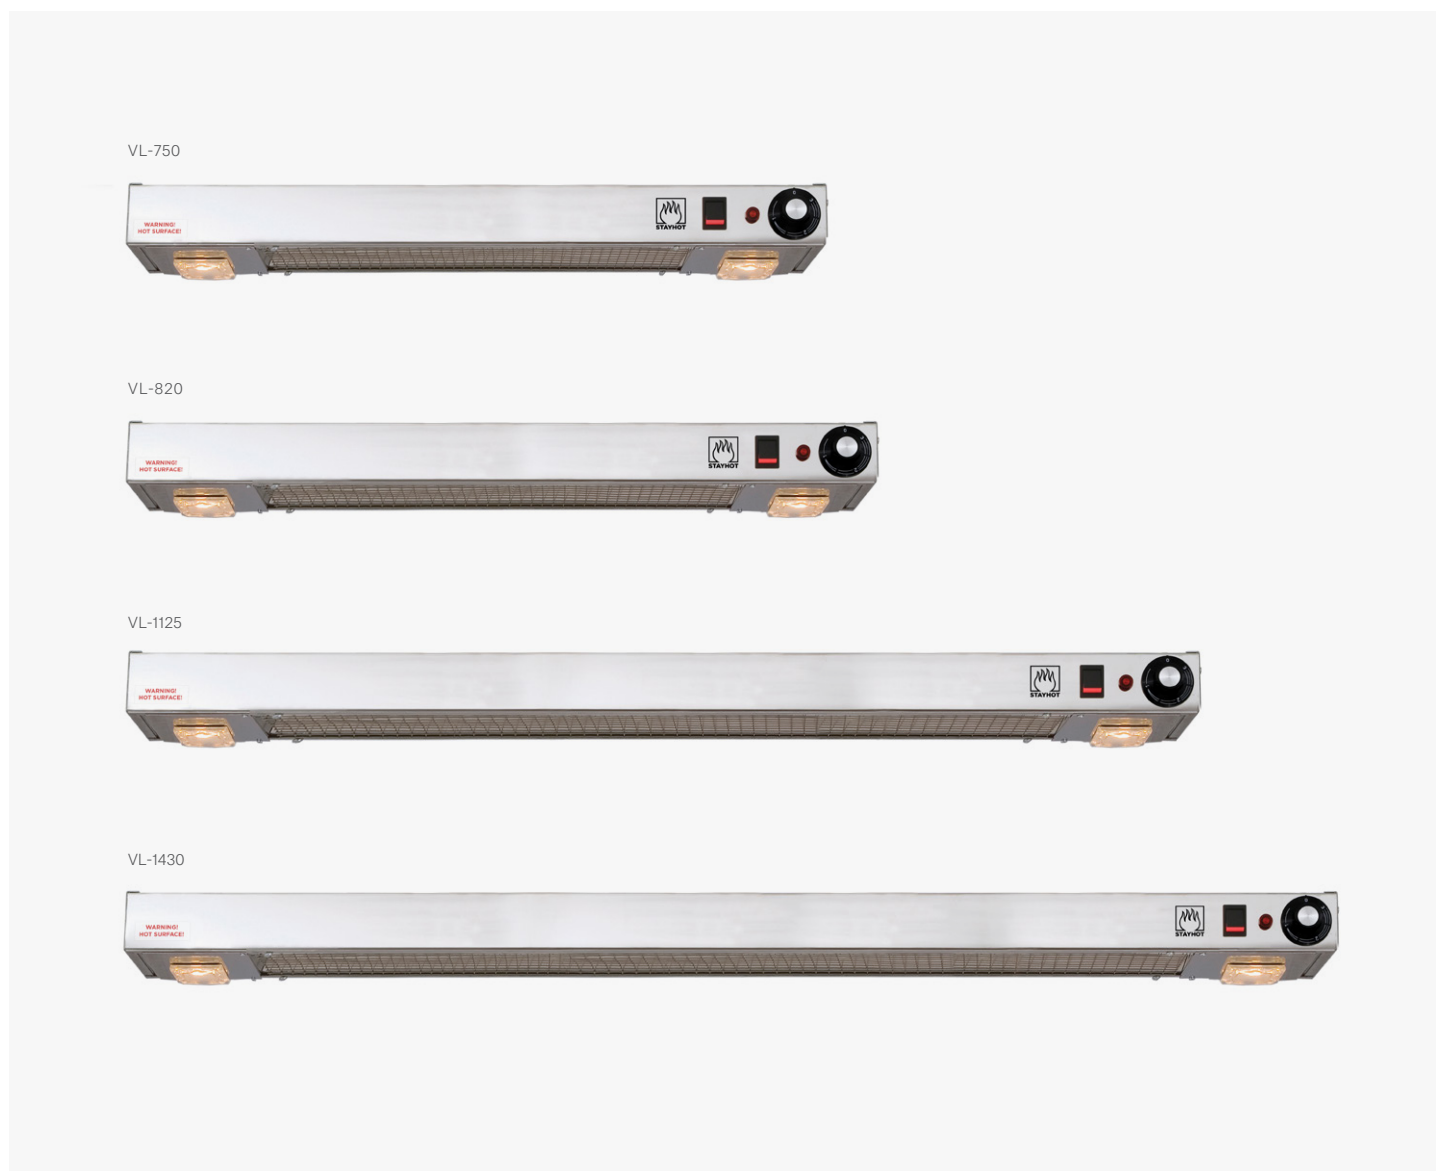

Strip Heater Classic

With Lights (VL)

Strip Heater Classic With Lights (VL)

Space efficient strip heater with separate lighting. Made in Sweden equipped with powerful infrared quartz heating elements. Easy to install with our adjustable mounting plates.

Power	VL-750 / VL-820	575 + 50 W
	VL-1125	750 + 50 W
	VL-1430	1000 + 50 W

Material	Polished Stainless Steel
Heat Source	Infrared Quartz Element
Installation	25-45 cm Above Food
Voltage	230 V
Width	750 / 820 / 1125 / 1430 mm
Depth / Height	150 x 60 mm

Article Number	<input type="radio"/> VL-750
	<input type="radio"/> VL-820
	<input type="radio"/> VL-1125
	<input type="radio"/> VL-1430